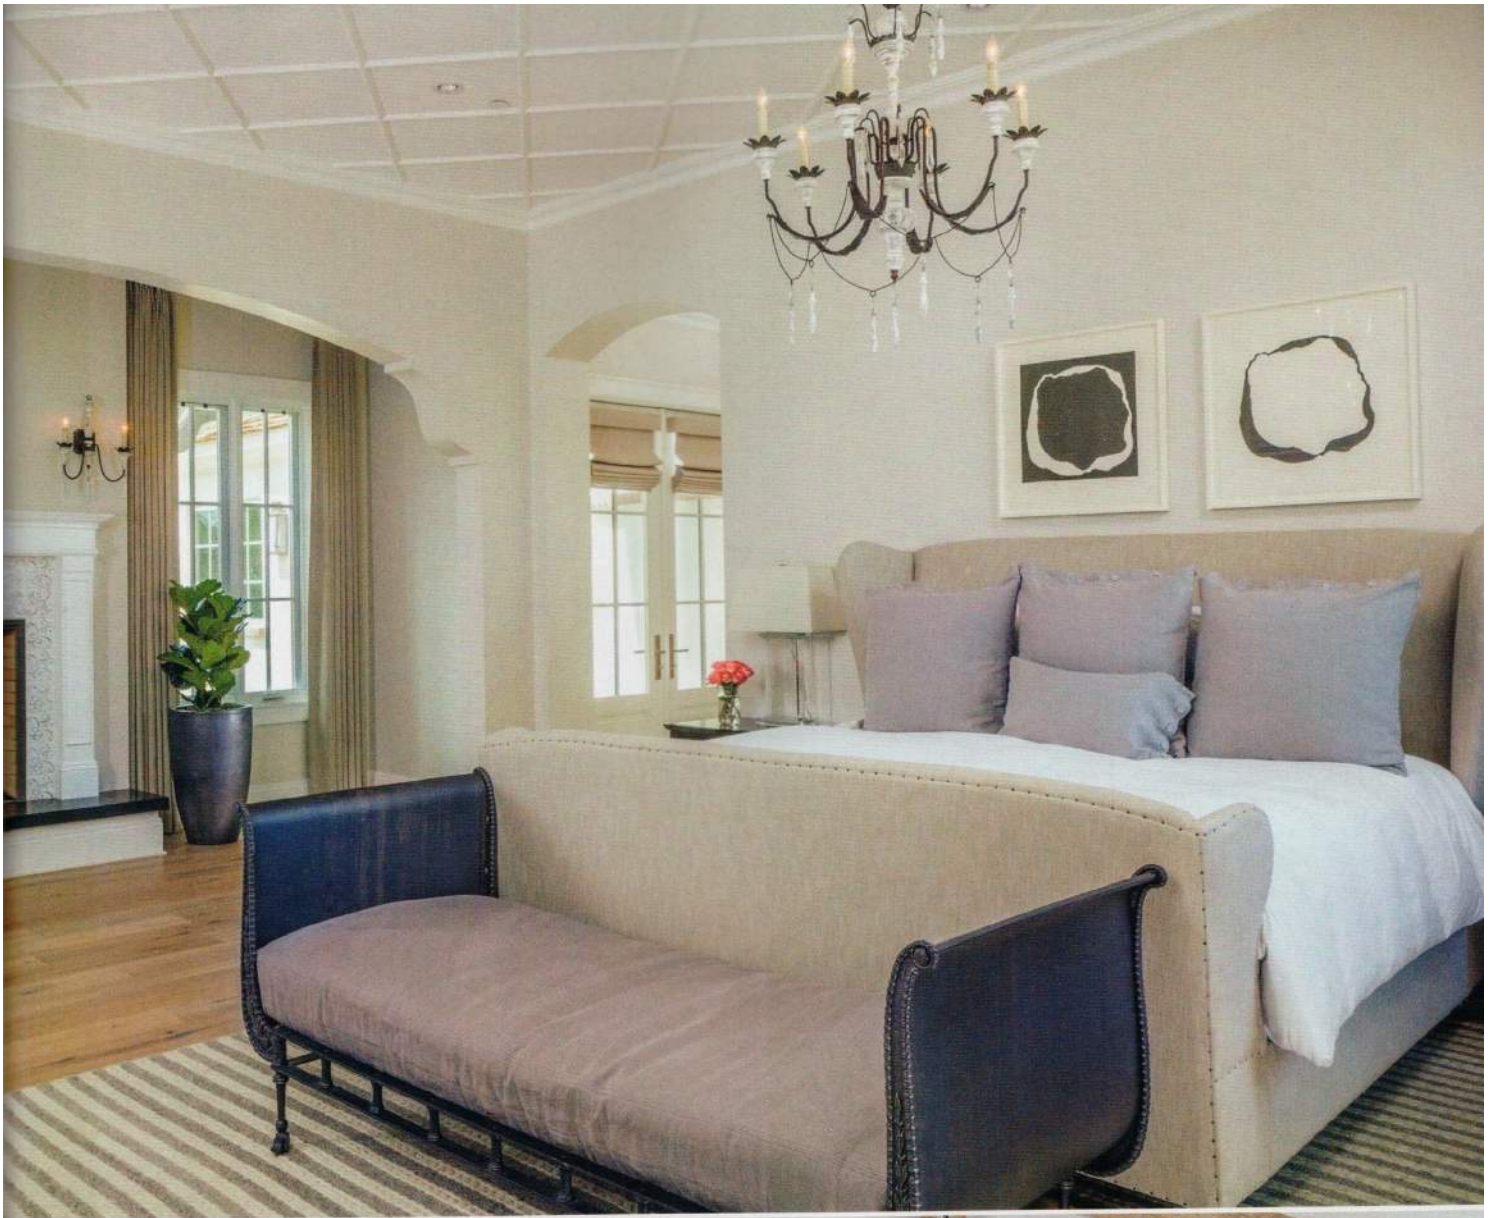

## DREAM HOMES

NOVEMBER 2014  
PHGMAG.COM \$4.99  
1 1 >

0 74820 63104 1

*“We thought everything out, not just to make it pretty but also to make it functional, so that everything has its place”*

**Left:** With its pale blue walls, glistening Carrara-marble tile floor laid in a petite diamond pattern, and gleaming chandelier, the master bath is undeniably elegant. In addition to a soaking tub tucked into a window nook, amenities include a zinc fireplace, an expansive glass-walled steam shower and a towel warmer. His and her walk-in closets with islands complete the suite.

**Above:** Replete with a linen-upholstered wing bed, a fireplace set into an arched niche, and hardwood floors, the master bedroom is an inviting respite. The family dog, who claims the metal daybed for naps, agrees.

**Right:** The look turns casual in the kids' lounge, where milk-can table lamps and a rope pendant provide light and personality.

*See Sources.*